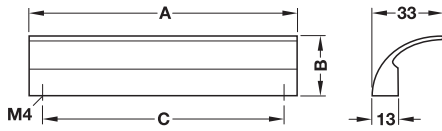

1

Timeless Furniture Handles

> Finish/colour: Silver coloured anodized

| Dim. A mm | Dim. B mm | Dim. C mm | Cat. No. |
|-----------|-----------|-----------|------------|
| 44 | 32 | 32 | 110.56.921 |
| 108 | 32 | 96 | 110.56.940 |
| 140 | 32 | 128 | 110.56.922 |

Packing: 1 or 25 pieces

> Finish/colour: Silver coloured anodized

| Dim. A mm | Dim. B mm | Dim. C mm | Cat. No. |
|-----------|-----------|-----------|------------|
| 52 | 24 | 32 | 155.01.100 |
| 84 | 24 | 64 | 155.01.115 |
| 116 | 24 | 96 | 155.01.101 |
| 148 | 24 | 128 | 155.01.102 |
| 180 | 24 | 160 | 155.01.103 |
| 212 | 24 | 192 | 155.01.104 |
| 244 | 24 | 224 | 155.01.105 |
| 308 | 24 | 288 | 155.01.106 |
| 372 | 24 | 352 | 155.01.107 |

Packing: 1 or 25 pieces

M4 threaded screws

► FF 1.260

DGH-M-INT 2020, HDE-en, 05/19; Dimensional data not binding. We reserve the right to alter specifications without notice.