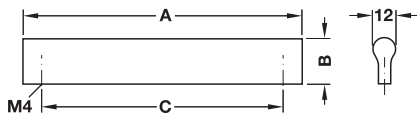

1

Timeless Furniture Handles

> Finish/colour: Silver coloured anodized

| Dim. A mm | Dim. B mm | Dim. C mm | Cat. No. |
|-----------|-----------|-----------|------------|
| 44 | 32 | 32 | 110.56.921 |
| 108 | 32 | 96 | 110.56.940 |
| 140 | 32 | 128 | 110.56.922 |

Packing: 1 or 25 pieces

> Finish/colour: Silver coloured anodized

| Dim. A mm | Dim. B mm | Dim. C mm | Cat. No. |
|-----------|-----------|-----------|------------|
| 52 | 24 | 32 | 155.01.100 |
| 84 | 24 | 64 | 155.01.115 |
| 116 | 24 | 96 | 155.01.101 |
| 148 | 24 | 128 | 155.01.102 |
| 180 | 24 | 160 | 155.01.103 |
| 212 | 24 | 192 | 155.01.104 |
| 244 | 24 | 224 | 155.01.105 |
| 308 | 24 | 288 | 155.01.106 |
| 372 | 24 | 352 | 155.01.107 |

Packing: 1 or 25 pieces

M4 threaded screws

► FF 1.260

DGH-M-INT 2020, HDE-en, 05/19; Dimensional data not binding. We reserve the right to alter specifications without notice.